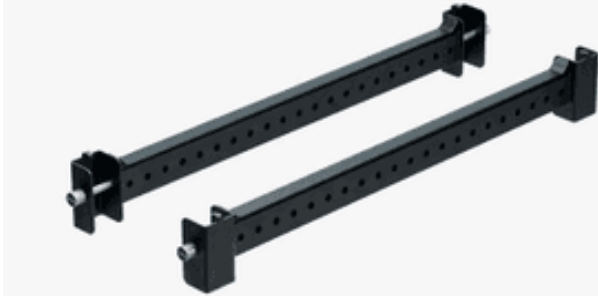

Eleiko Prestera Safety Beams, Pair

Black

The Prestera Safety Beams are placed between the uprights, when used properly they enhance user safety catching the bar in the event of a failed lift. The beam profile allows more room when lifting and the upper side of the beams is lined with knurling-friendly plastic protection to minimize the wear on bars. Beams are easily adjustable to accommodate a wider range of users and uses and once positioned, firmly held in place with a magnetic pin. The beams are designed exclusively for use with the Prestera Power Racks.

Features

Designed For

Added lifter safety

Easily Adjustable

Place beams at desired height, secure with included magnetic pin

Protective Lining

Protective liner protects bar and rack from damage

Quality Construction

Strong steel tubing and durable powder coat finish

Compatibility

Designed exclusively for the Prestera Power Racks

Specifications

Unit of measurement

Sold in pairs

Article code

3085579-03