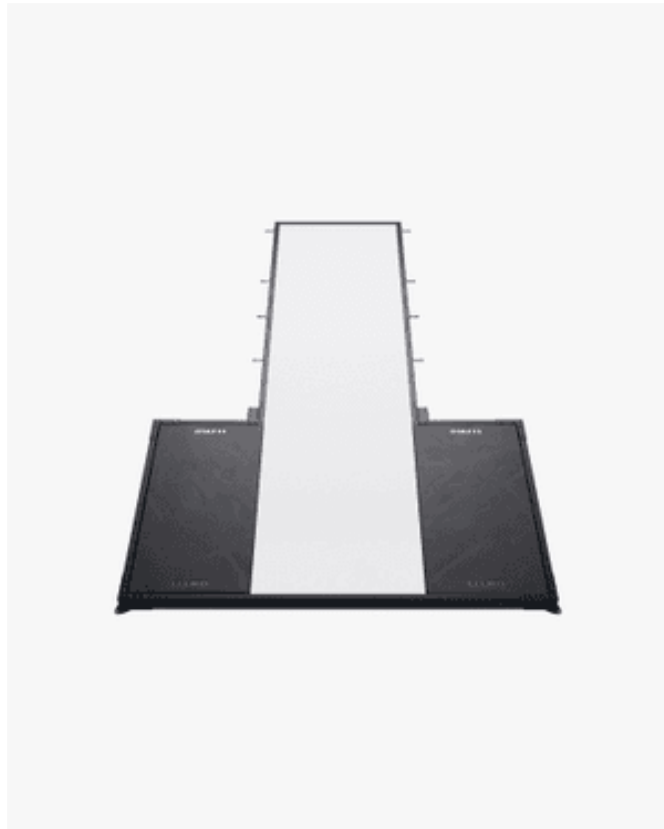

SVR Insert Platform Prestera Power Rack

small - Black

The SVR Insert Platform is designed to seamlessly integrate with the Eleiko Prestera Power Rack, attaching snugly to the rack frame to create a complete lifting station. The insert platform features Eleiko's unique SVR technology to reduce noise and vibration while minimizing barbell bounce in the drop zone, minimizing disruption for facilities. While the same materials and technology, this platform is designed with square tubing to integrate seamlessly with Prestera Power Rack. The lifting deck is finished with a durable laminate top that provides optimal grip for tough training sessions and will stand up to high volume gym usage.

Features

Seamless, snug fit

Platform attaches seamlessly to Prestera Power Rack frame

Knock Out Noise

Drop zone rubber specifically designed to further enhance platform performance and significantly improve durability

Secure Foot Position

Lift with confidence knowing your feet won't slip

Designed to Protect

Protect equipment, facility and clearly define lifting space

Specifications

Article code

BD-1-395

Length

3794 mm / 149.37 in.

Width

2465 mm / 97.05 in.

Height

102 mm / 4.02 in.

Weight

289,11 kg / 637.38 lbs

Warranty