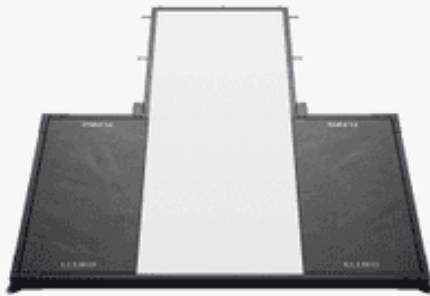

SVR Insert Platform Prestera Half Rack

small - Black

The SVR Insert Platform is designed to seamlessly integrate with the Eleiko Fitness Half Rack, attaching snugly to the rack frame to create a complete lifting station. The insert platform features Eleiko's unique SVR technology to reduce noise and vibration while minimizing barbell bounce in the drop zone, minimizing disruption for facilities. While the same materials and technology, this platform is designed with square tubing to integrate seamlessly with the Fitness Half Rack. The lifting deck is finished with a durable laminate top that provides optimal grip for tough training sessions and will stand up to high volume gym usage.

Features

Designed For

Creating a quieter and inviting weightlifting area

Knock Out Noise

Drop zone rubber specifically designed to further enhance platform performance and significantly improve durability

Designed to Protect

Protect equipment, facility and clearly define lifting space

Seamless, snug fit

Platform attaches to Fitness Half Rack frame for a seamless and snug fit

Secure Foot Position

Lift with confidence knowing your feet won't slip

Specifications

Article code

BD-1-393

Length

2653 mm / 104.45 in.

Width

2465 mm / 97.05 in.

Weight