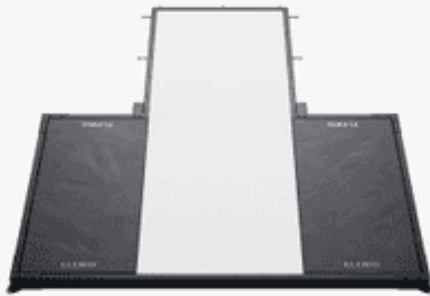

# SVR Insert Platform Prestera Half Rack

small - Black

The SVR Insert Platform is designed to seamlessly integrate with the Eleiko Fitness Half Rack, attaching snugly to the rack frame to create a complete lifting station. The insert platform features Eleiko's unique SVR technology to reduce noise and vibration while minimizing barbell bounce in the drop zone, minimizing disruption for facilities. While the same materials and technology, this platform is designed with square tubing to integrate seamlessly with the Fitness Half Rack. The lifting deck is finished with a durable laminate top that provides optimal grip for tough training sessions and will stand up to high volume gym usage.

### Width

2465 mm / 97.05 in.