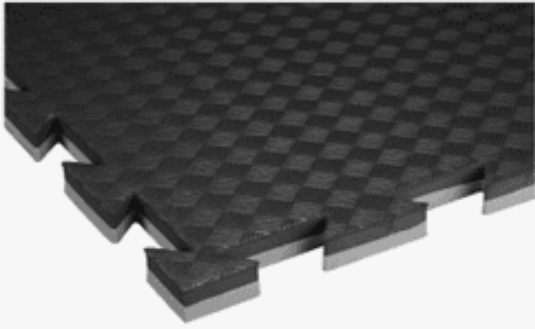

Exceed Impact Sport Floor, Black/Grey

1000x1000x20mm

Exceed Impact Sport Floor is qualified for many sports. It is ideal for martial arts or as a softer flooring in stretching areas. The mats can be laid loosely and front and rear side (Black and Grey) can be alternated, allowing for unique design to the room. The interlocking-system holds the pieces firmly together and keeps it stable. The mats comes with 4 integrated edges. IMPORTANT: Minimal color difference is possible!

Specifications

Unit of measurement

Sold individually

Article code

3061124

Length

1000 mm / 39.37 in.

Width