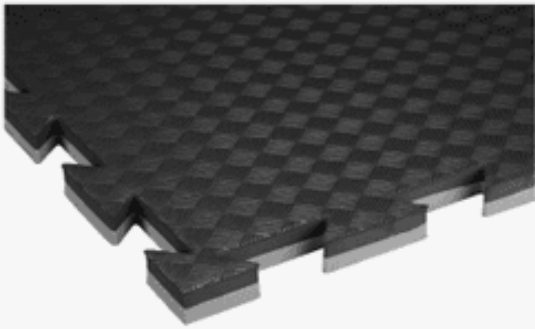

Exceed Impact Sport Floor, Black/Grey

1000x1000x20mm

Exceed Impact Sport Floor is qualified for many sports. It is ideal for martial arts or as a softer flooring in stretching areas. The mats can be laid loosely and front and rear side (Black and Grey) can be alternated, allowing for unique design to the room. The interlocking-system holds the pieces firmly together and keeps it stable. The mats comes with 4 integrated edges. **IMPORTANT:** Minimal color difference is possible!

Specifications

Unit of measurement
Sold individually

Article code
3061124

Length
1000 mm / 39.37 in.

Width
1000 mm / 39.37 in.

Height
20 mm / 0.79 in.

Weight
2,9 kg / 6.39 lbs

Warranty
1 year

Colour
Black/Grey