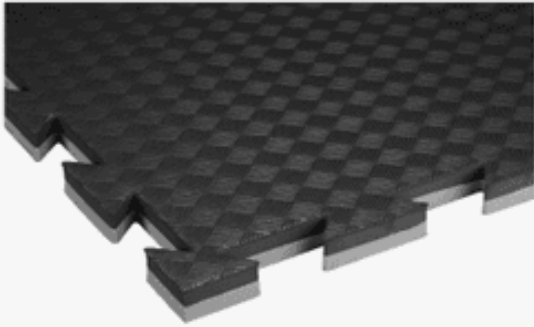

Exceed Impact Sport Floor, Black/Grey

1000x1000x20mm

Exceed Impact Sport Floor is qualified for many sports. It is ideal for martial arts or as a softer flooring in stretching areas. The mats can be laid loosely and front and rear side (Black and Grey) can be alternated, allowing for unique design to the room. The interlocking-system holds the pieces firmly together and keeps it stable. The mats comes with 4 integrated edges. IMPORTANT: Minimal color difference is possible!

Specifications

Unit of measurement

Sold individually

Article code

3061124

Length

1000 mm / 39.37 in.

Width