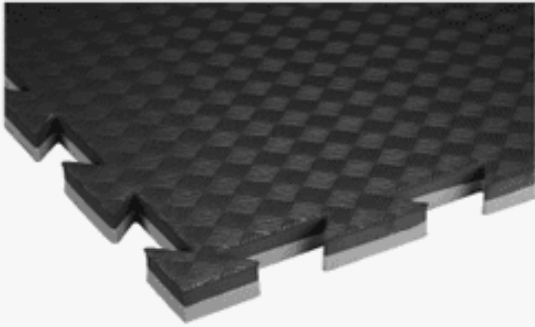

Exceed Impact Sport Floor, Black/Grey

1000x1000x20mm

Exceed Impact Sport Floor is qualified for many sports. It is ideal for martial arts or as a softer flooring in stretching areas. The mats can be laid loosely and front and rear side (Black and Grey) can be alternated, allowing for unique design to the room. The interlocking-system holds the pieces firmly together and keeps it stable. The mats comes with 4 integrated edges. **IMPORTANT:** Minimal color difference is possible!

Specifications

Unit of measurement
Sold individually

Article code
3061124

Length
1000 mm / 39.37 in.

Width
1000 mm / 39.37 in.

Height
20 mm / 0.79 in.

Weight
2,9 kg / 6.39 lbs

Warranty
1 year

Colour
Black/Grey