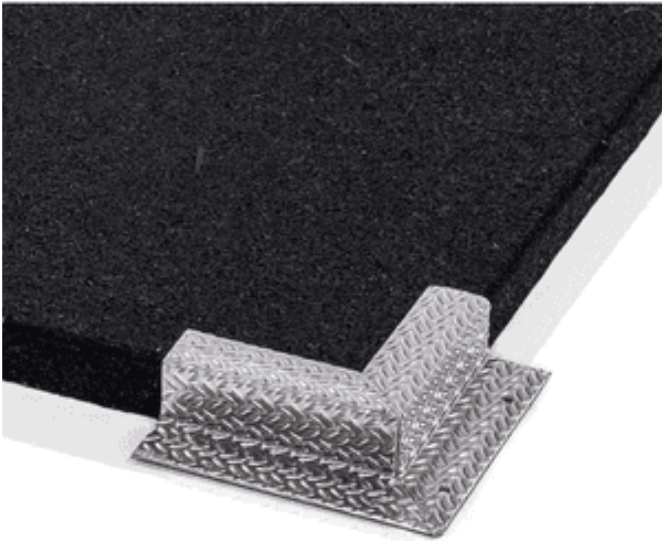

Aluminium Profile, corner outside

This aluminum corner guard can be used to mark out floor space where Eleiko 30 mm Rubber Mats are installed and help keeps the mats in place and protect the edges.

Specifications

Unit of measurement
Sold individually

Article code
2000337

Length
130 mm / 5.12 in.

Width
130 mm / 5.12 in.

Height
30 mm / 1.18 in.

Weight
0,1 kg / 0.22 lbs

Warranty
2 years

Colour
Aluminium