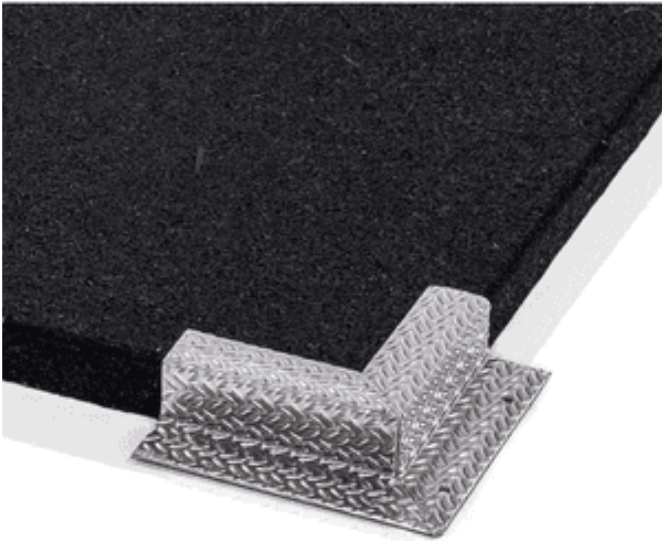

## Aluminium Profile, corner outside

This aluminum corner guard can be used to mark out floor space where Eleiko 30 mm Rubber Mats are installed and help keeps the mats in place and protect the edges.

### Specifications

**Unit of measurement**  
Sold individually

**Article code**  
2000337

**Length**  
130 mm / 5.12 in.

**Width**  
130 mm / 5.12 in.

**Height**  
30 mm / 1.18 in.

**Weight**  
0,1 kg / 0.22 lbs